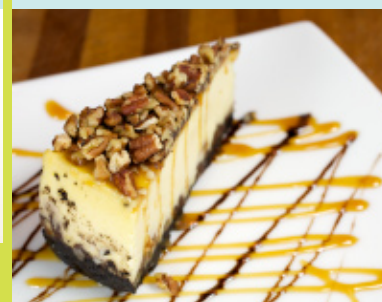

ORIGINAL

4 | 4.5 lb 16 slices | 9" MFG ID #8101 | 11" MFG ID #8100

STRAWBERRY SWIRL

4 | 4.5 lb 16 slices | 9" MFG ID #8102

BLACK & WHITE

4 | 4.5 lb 16 slices | 9" MFG ID #8106

TURTLE

4 | 4.5 lb 16 slices | 9" MFG ID #8103